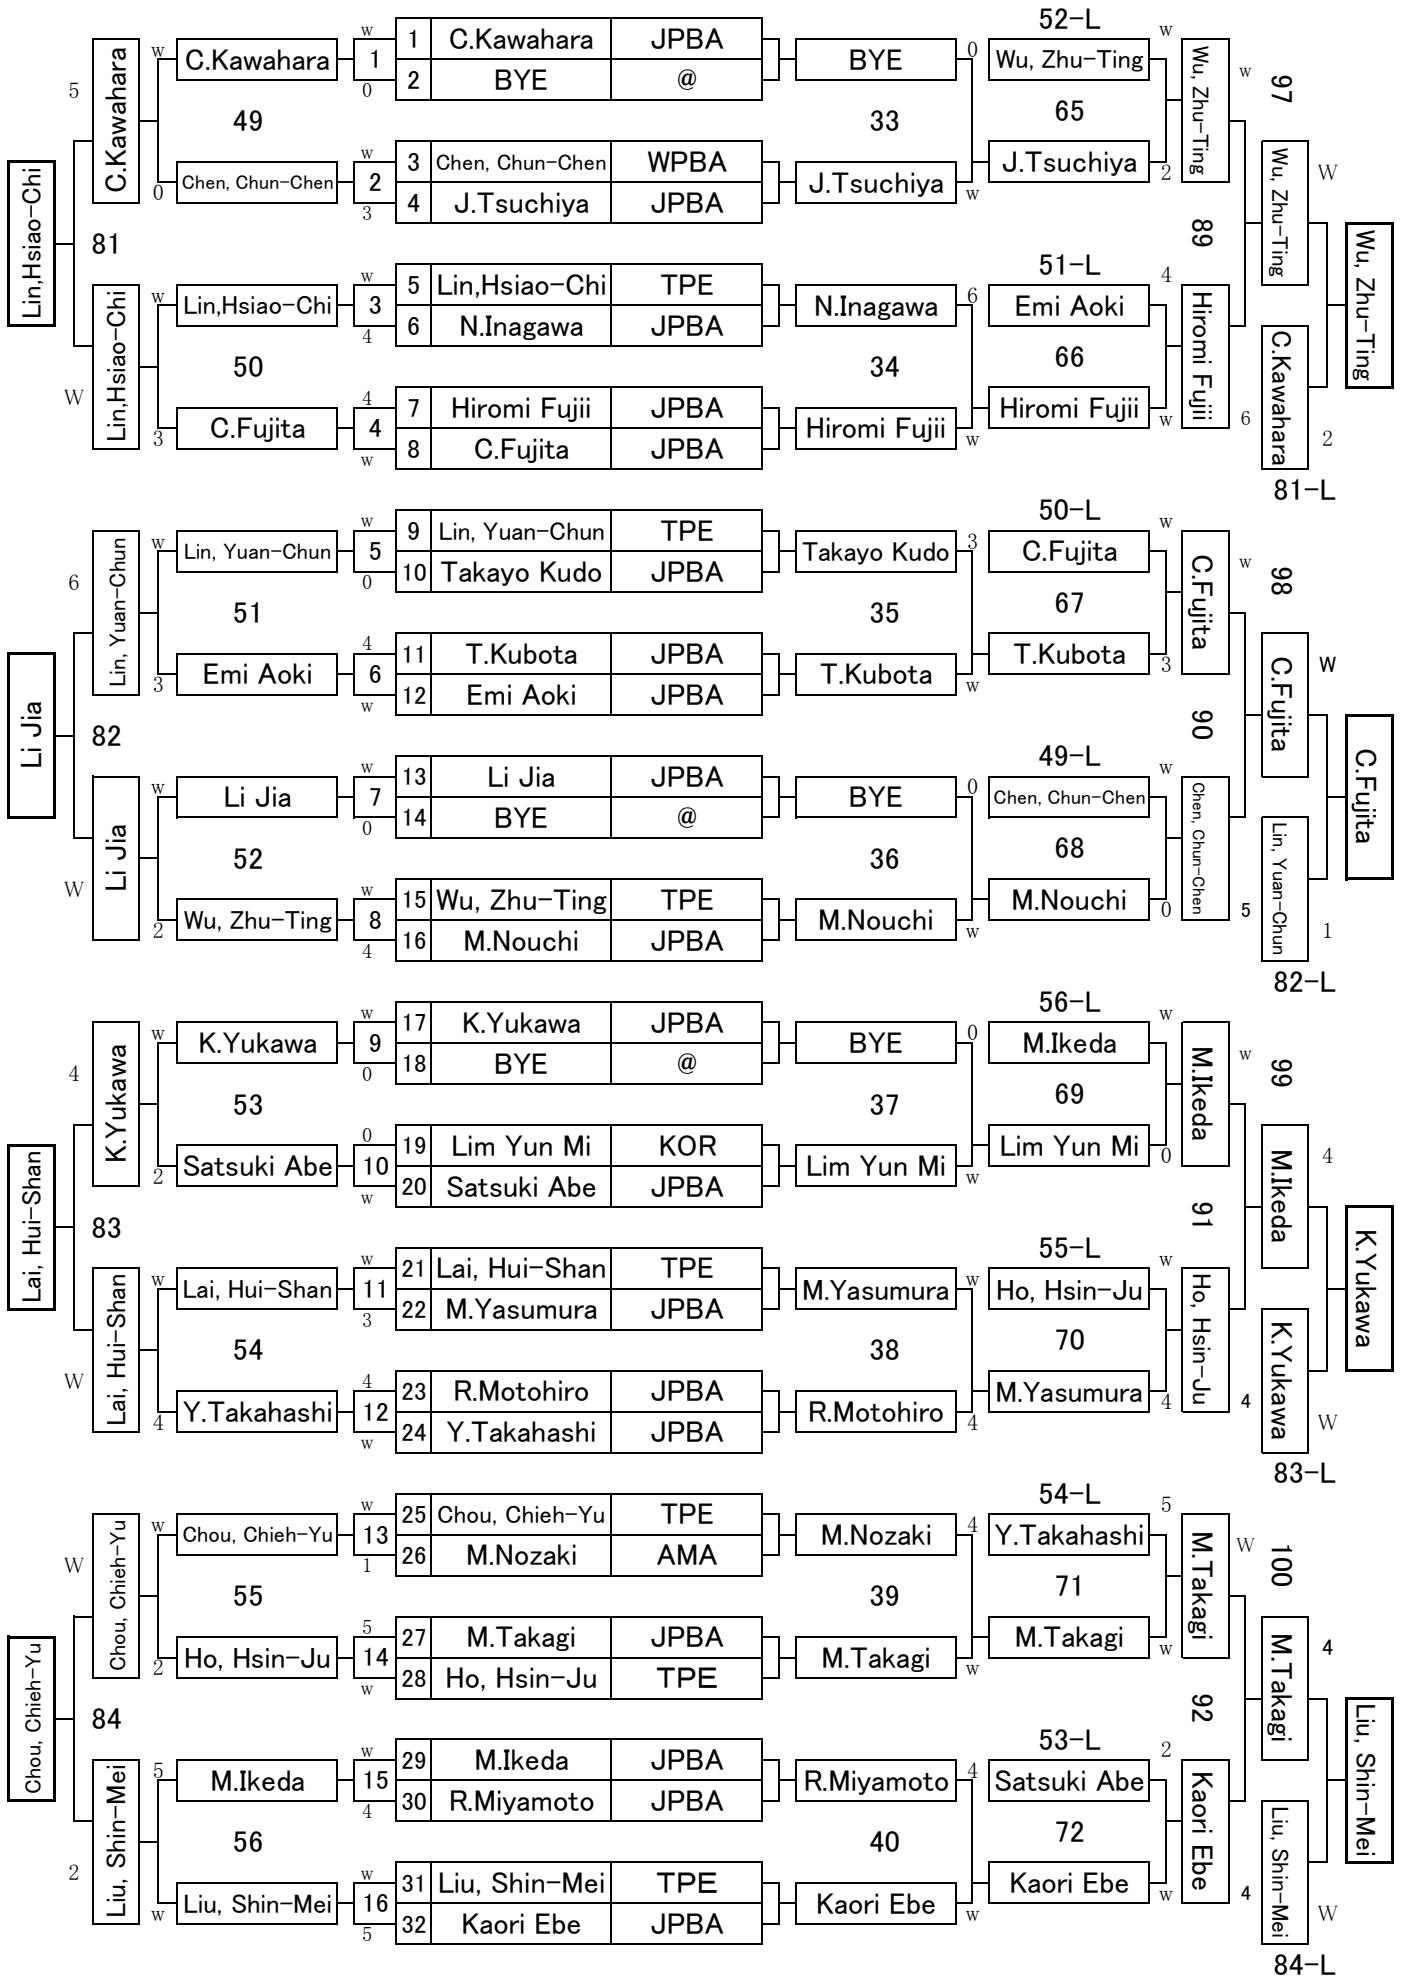

# 45th All Japan Championship Women Group 1

# 45th All Japan Championship Women Group 2