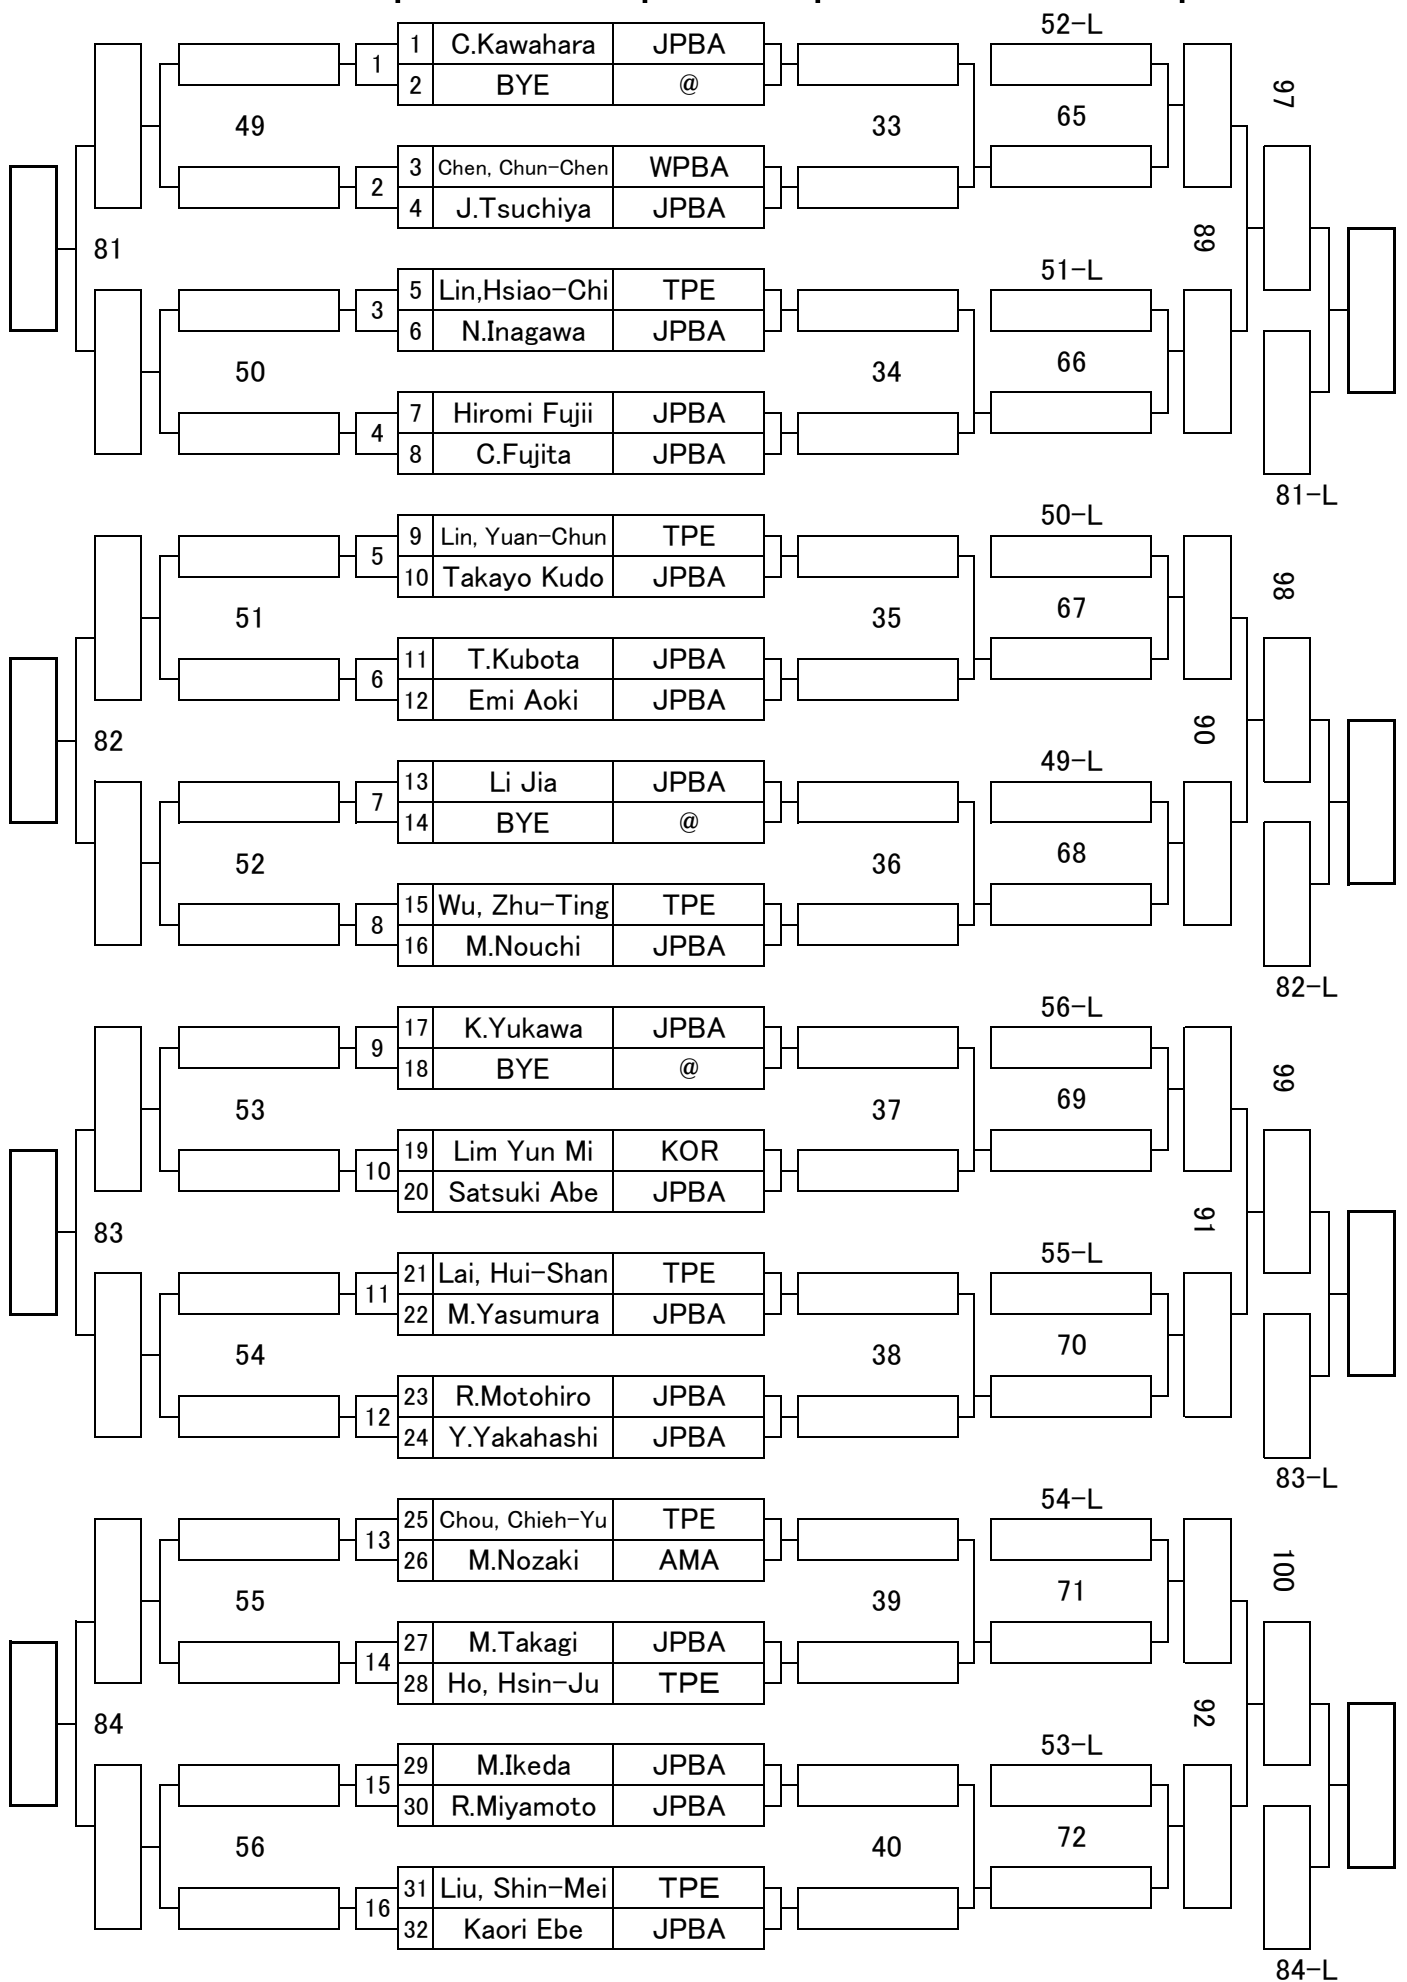

# 45th All Japan Championship Women Groupe 1

# 45th All Japan Championship Women Groupe 2